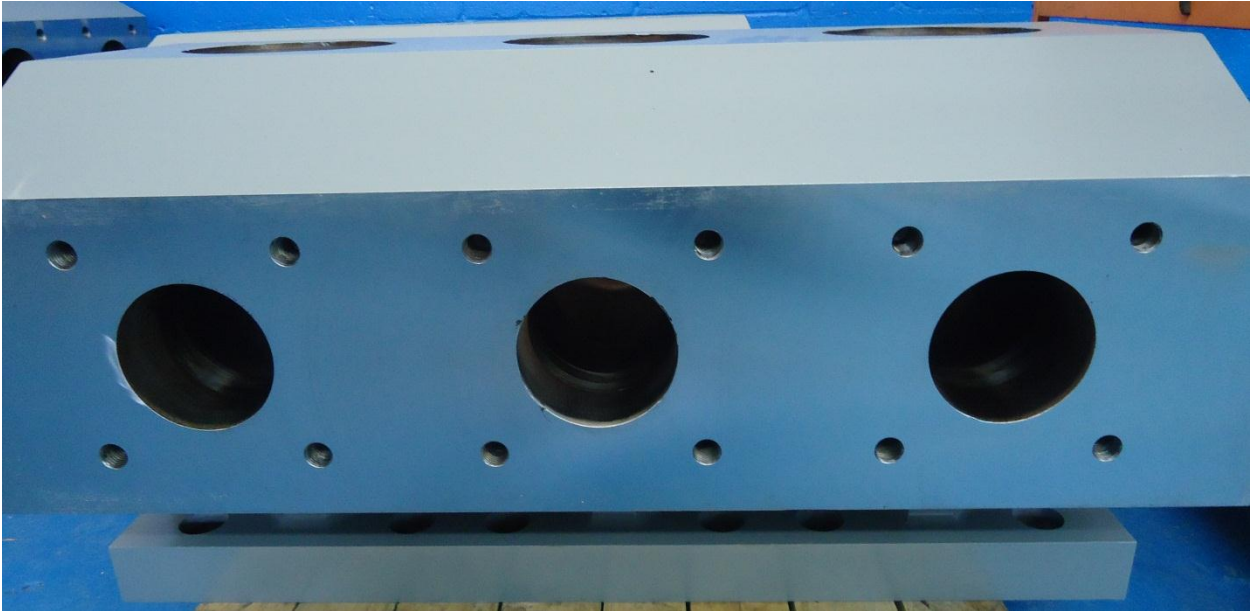

## Remanufactured Fluid Ends

1 GD 5 1/2" Triplex

1 GD 6" Triplex

2 GD 5" Triplex

1 SPM 5" Triplex

2 Serva 4" Triplex

Call Bob at Twin Pines 724-459-3850 send us an email  
[robertk1@ptd.net](mailto:robertk1@ptd.net)